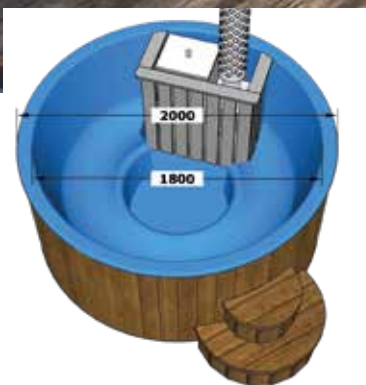

# HOT TUB DELUXE CUBE

DETAILS

Thermowood

189 cm

110 cm

18 mm

NEW  
PRODUCT