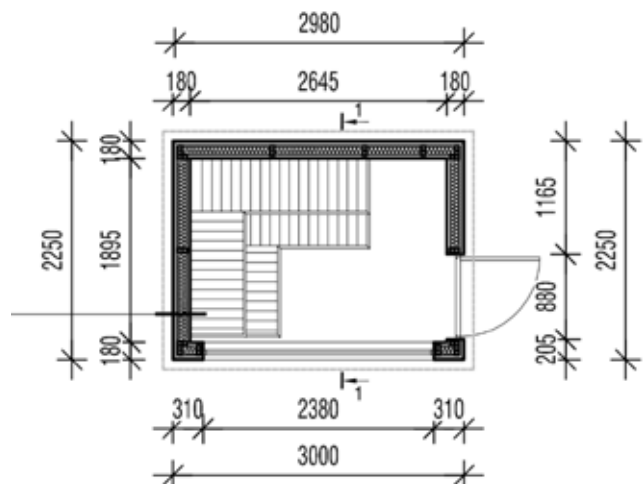

ONLY FACTORY
ASSEMBLED & INSULATED