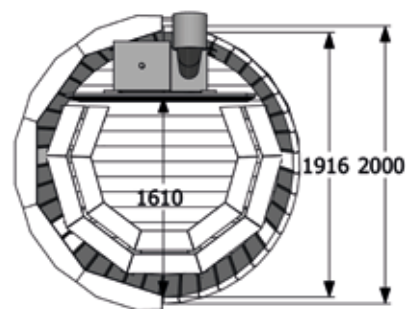

WOODEN TUB internal

DETAILS

Spruce / Thermowood

160, 180, 200 cm

105 cm

42 mm

ca 250 kg

200 x 80 x 80 cm