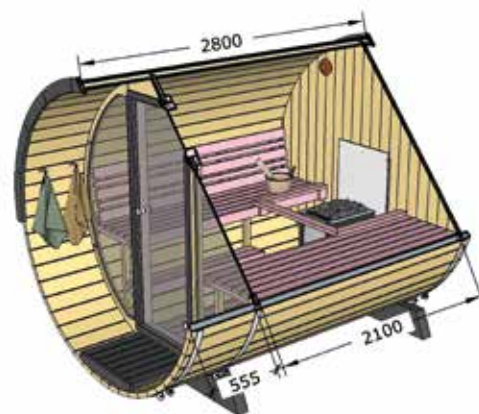

SAUNA 280 DELUXE

280 cm

235 cm

28 mm

42 mm

Front wall glass element

Front wall glass element

800 kg

280 x 120 x 120 cm