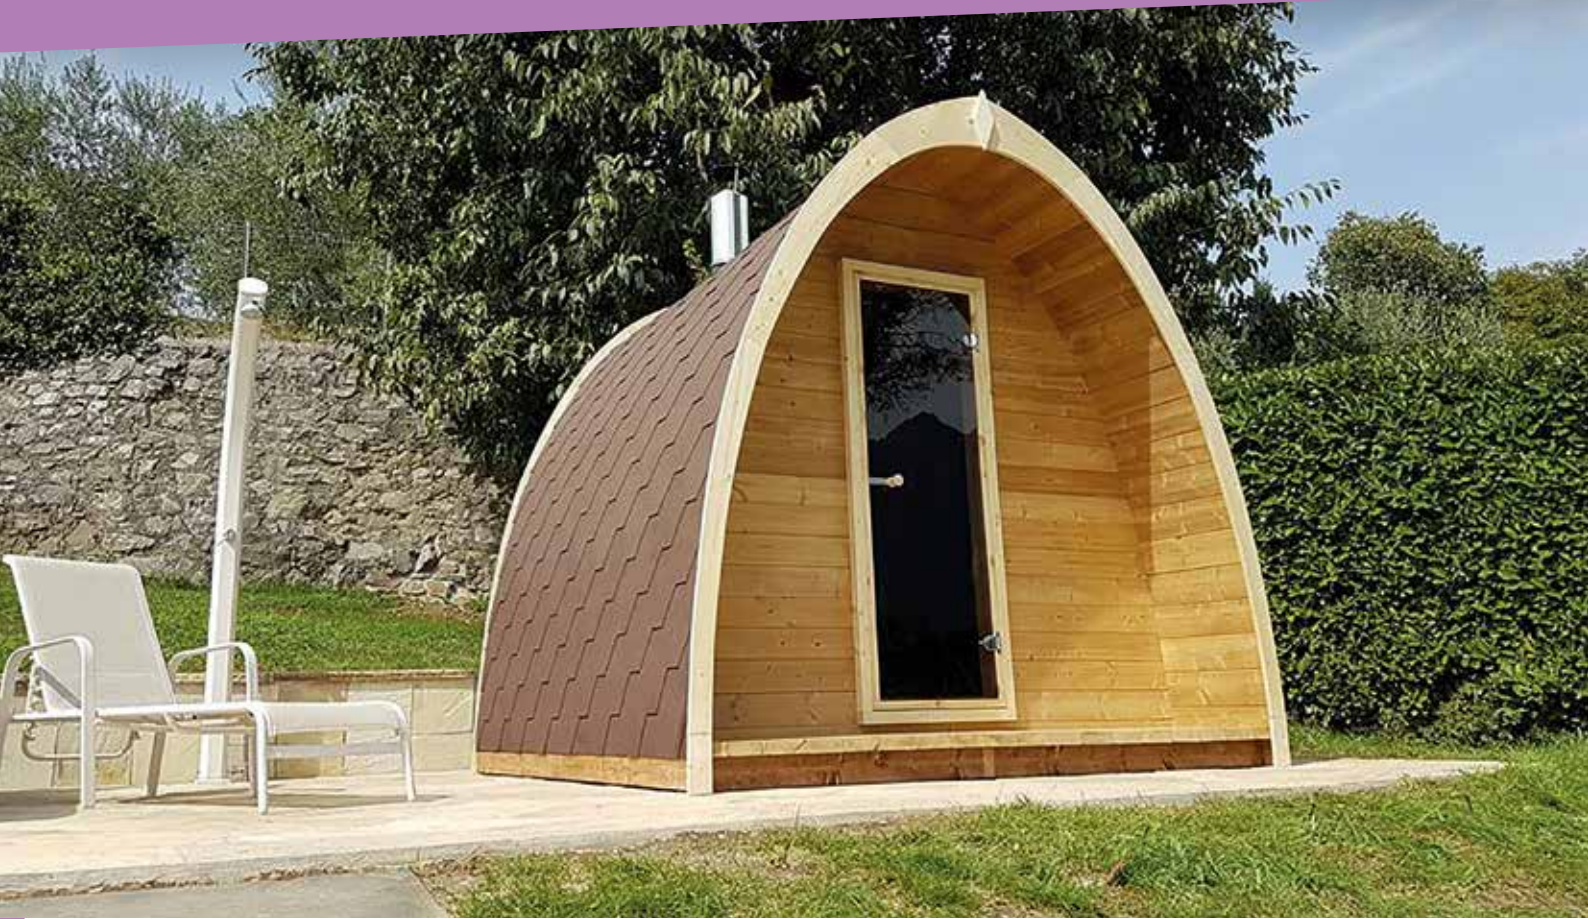

SAUNA POD 300

300 x 240 cm

232 cm

42 mm

67 x 30 cm

180 x 59 cm

900 kg

300 x 120 x 120 cm