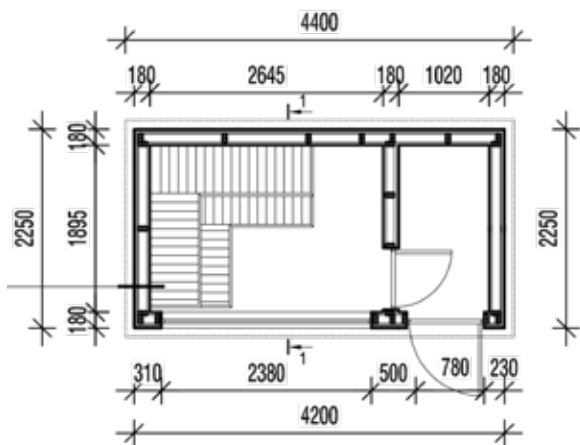

NEW
PRODUCT

MODULAR SAUNA KALLE "L"

440 x 225 cm

7,6 m²

220 cm

250 cm

180 mm

90 x 190 cm

230 x 148 cm -
tempered glass

DETAILS

ONLY FACTORY
ASSEMBLED & INSULATED