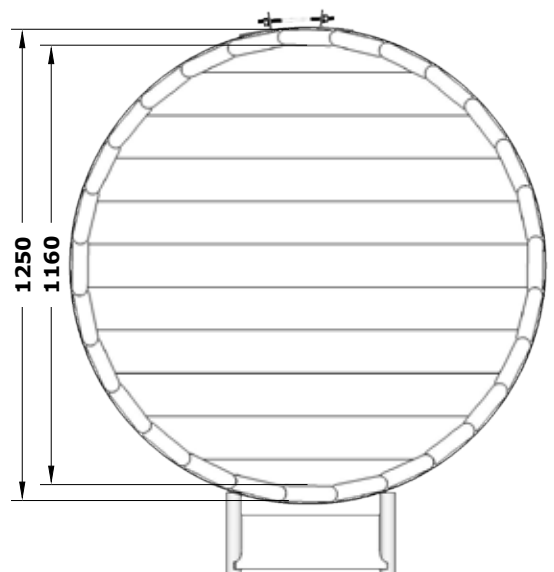

## Picnic table

**Available sizes:**  
 150 cm (Thickness 29 mm – impregnated)  
 178 cm (Thickness 41 mm – impregnated)