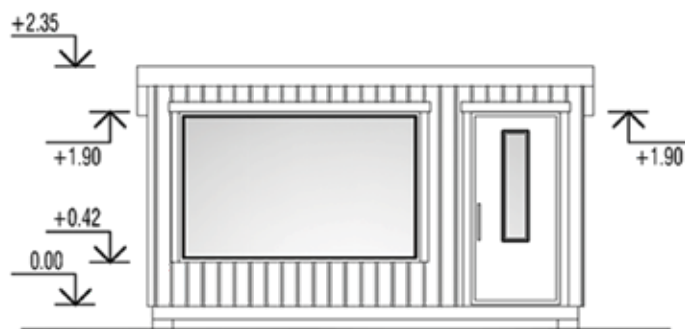

NEW
PRODUCT

MODULAR SAUNA KALLE "L"

440 x 225 cm

7,6 m²

220 cm

250 cm

180 mm

90 x 190 cm

230 x 148 cm -
tempered glass

DETAILS

ONLY FACTORY
ASSEMBLED & INSULATED