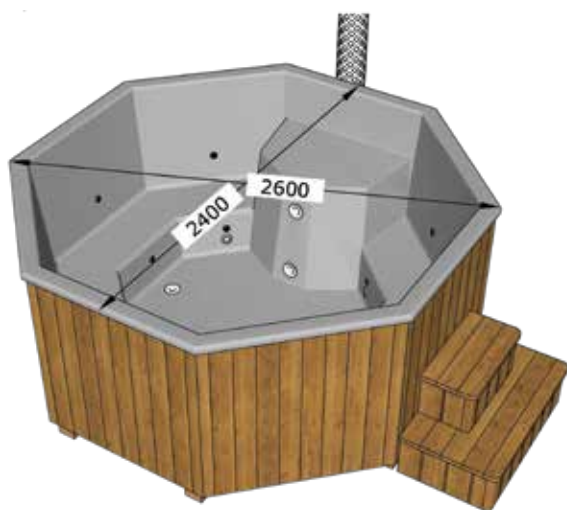

## DELUX 240 "XL MULLIKING"

Thermowood

240 cm

109 cm

18 mm

DETAILS