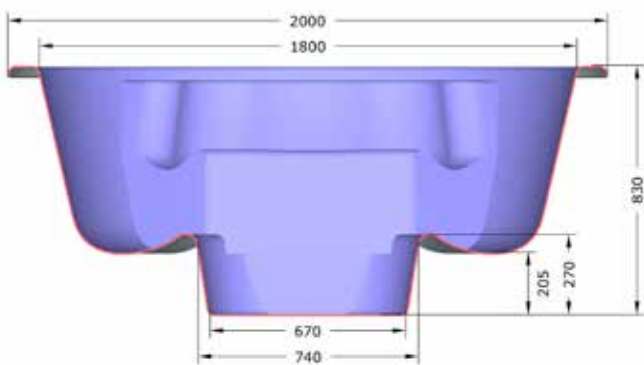

DELUX TUB

- Thermowood
- 200 cm
- 95 cm
- 19 mm
- 270 kg
- 230 x 120 x 220 cm

DETAILS

NEW DELUXE -
BLACK EDITION