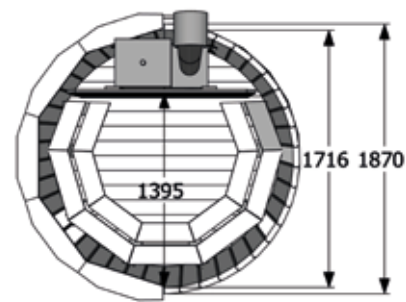

# WOODEN TUB internal

DETAILS

Spruce / Thermowood

160, 180, 200 cm

105 cm

42 mm

ca 250 kg

200 x 80 x 80 cm