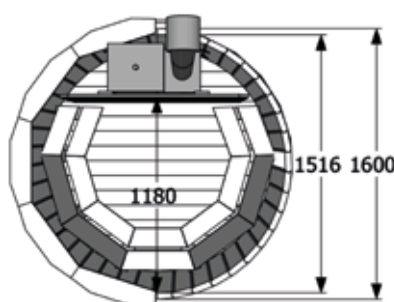

# WOODEN TUB internal

DETAILS

Spruce / Thermowood

160, 180, 200 cm

105 cm

42 mm

ca 250 kg

200 x 80 x 80 cm